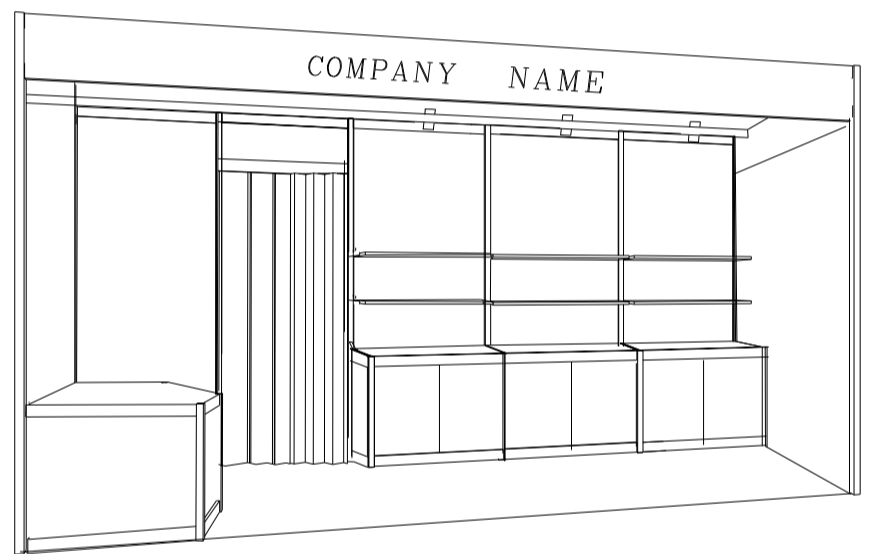

### 5M x 3M Standard Booth with Meeting Room Specification (Right Corner)

五米乘三米標準攤位附設會議房規格 (右邊角位)

BOOTH SPECIFICATIONS 攤位規格		QTY.
	1000W x 500D x 750H mm LOCKABLE CABINET	5
	3000W x 300D WOODEN DISPLAY SHELF	2
	1000W x 300D WOODEN DISPLAY SHELF	4
	23W ENERGY SAVING LAMP SPOTLIGHT(YELLOW LIGHT)	5
	23W ENERGY SAVING LAMP LONGARMED SPOTLIGHT (YELLOW LIGHT)	2
	700W x 700D x 750H MEETING TABLE	1
	BLACK LEATHER CHAIR	3
	CEILING BEAM	8M
	750H FREE STAND DISPLAY PLATFORM	1
	FOLDING DOOR (1mW )	1
	RUBBISH BIN & CARPET (15 sq.m.)	