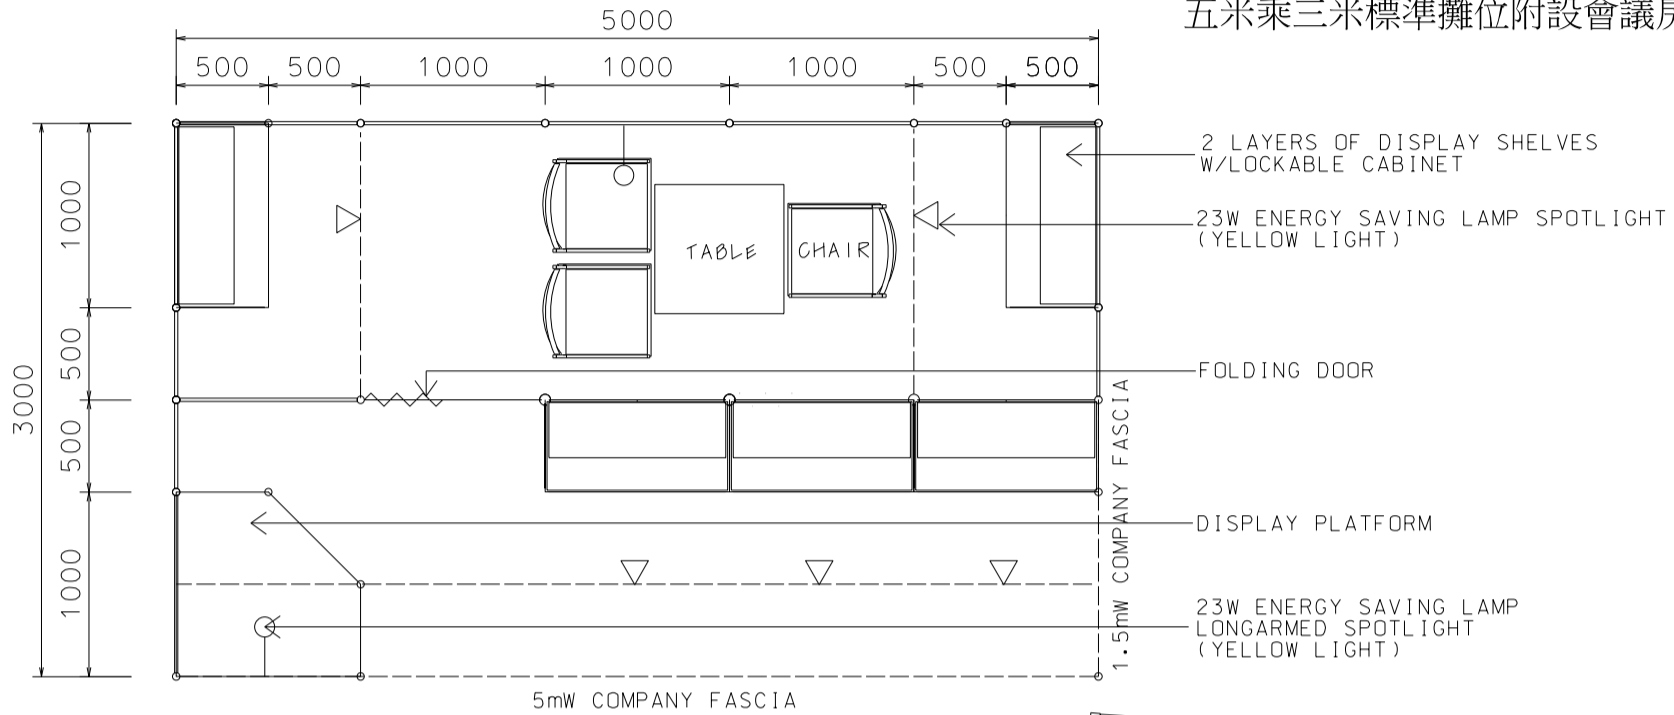

### 5M x 3M Standard Booth with Meeting Room Specification (Right Corner)

五米乘三米標準攤位附設會議房規格 (右邊角位)

BOOTH SPECIFICATIONS 攤位規格		QTY.
	1000W x 500D x 750H mm LOCKABLE CABINET	5
	3000W x 300D WOODEN DISPLAY SHELF	2
	1000W x 300D WOODEN DISPLAY SHELF	4
	23W ENERGY SAVING LAMP SPOTLIGHT(YELLOW LIGHT)	5
	23W ENERGY SAVING LAMP LONGARMED SPOTLIGHT (YELLOW LIGHT)	2
	700W x 700D x 750H MEETING TABLE	1
	BLACK LEATHER CHAIR	3
	CEILING BEAM	8M
	750H FREE STAND DISPLAY PLATFORM	1
	FOLDING DOOR (1mW )	1
	RUBBISH BIN & CARPET (15 sq.m.)	